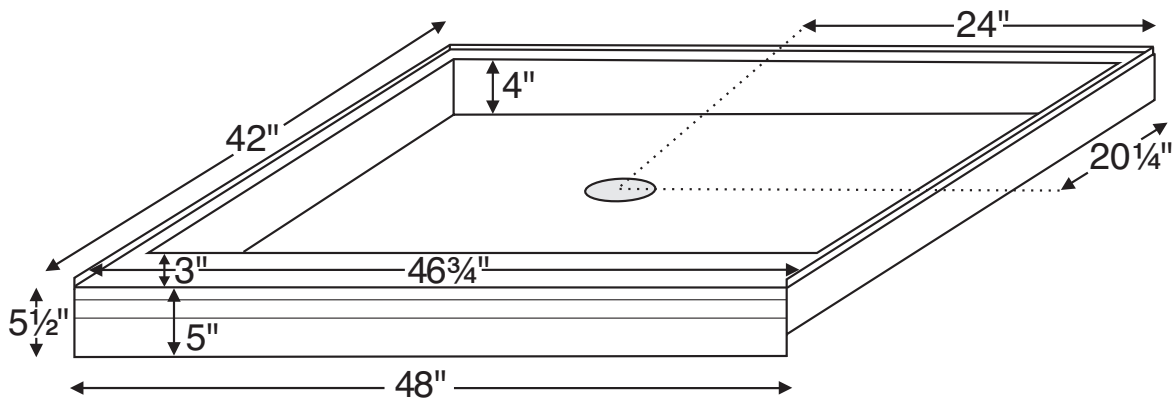

Reliance® Shower Bases

R4842CD

48" x 42" x 5"

Material - Acrylic
 Shipping Weight - 55 lbs / 25 kg
 Threshold - Multi Threshold
 Drain Location - Center

COLOR AND FINISH OPTIONS NOTE: Part codes for all options listed in parenthesis.
Color Upgrade: Biscuit (RCOLOR)
STANDARD OPTIONS NOTE: Part codes for all options listed in parenthesis.
PVC Drain Kit Brushed Nickel (RDKBN)

IMPORTANT ORDERING & INSTALLATION INFORMATION:

- Single, front threshold; 3.5" drain opening pre-drilled.
- Integral tile flange on 3 sides to facilitate installation.
- Textured bottom meets certification requirements for safer showering.
- Includes a PVC drain kit in chrome finish.
- 1-year Limited Residential and Commercial Warranty.

• Before discarding tub crate, check for accessories that may be packaged inside.
 • All product measurements are ±1/2".
 • Specifications and configurations are subject to change without notice.
 • Measurements herein supersede all others published prior to publication date below.